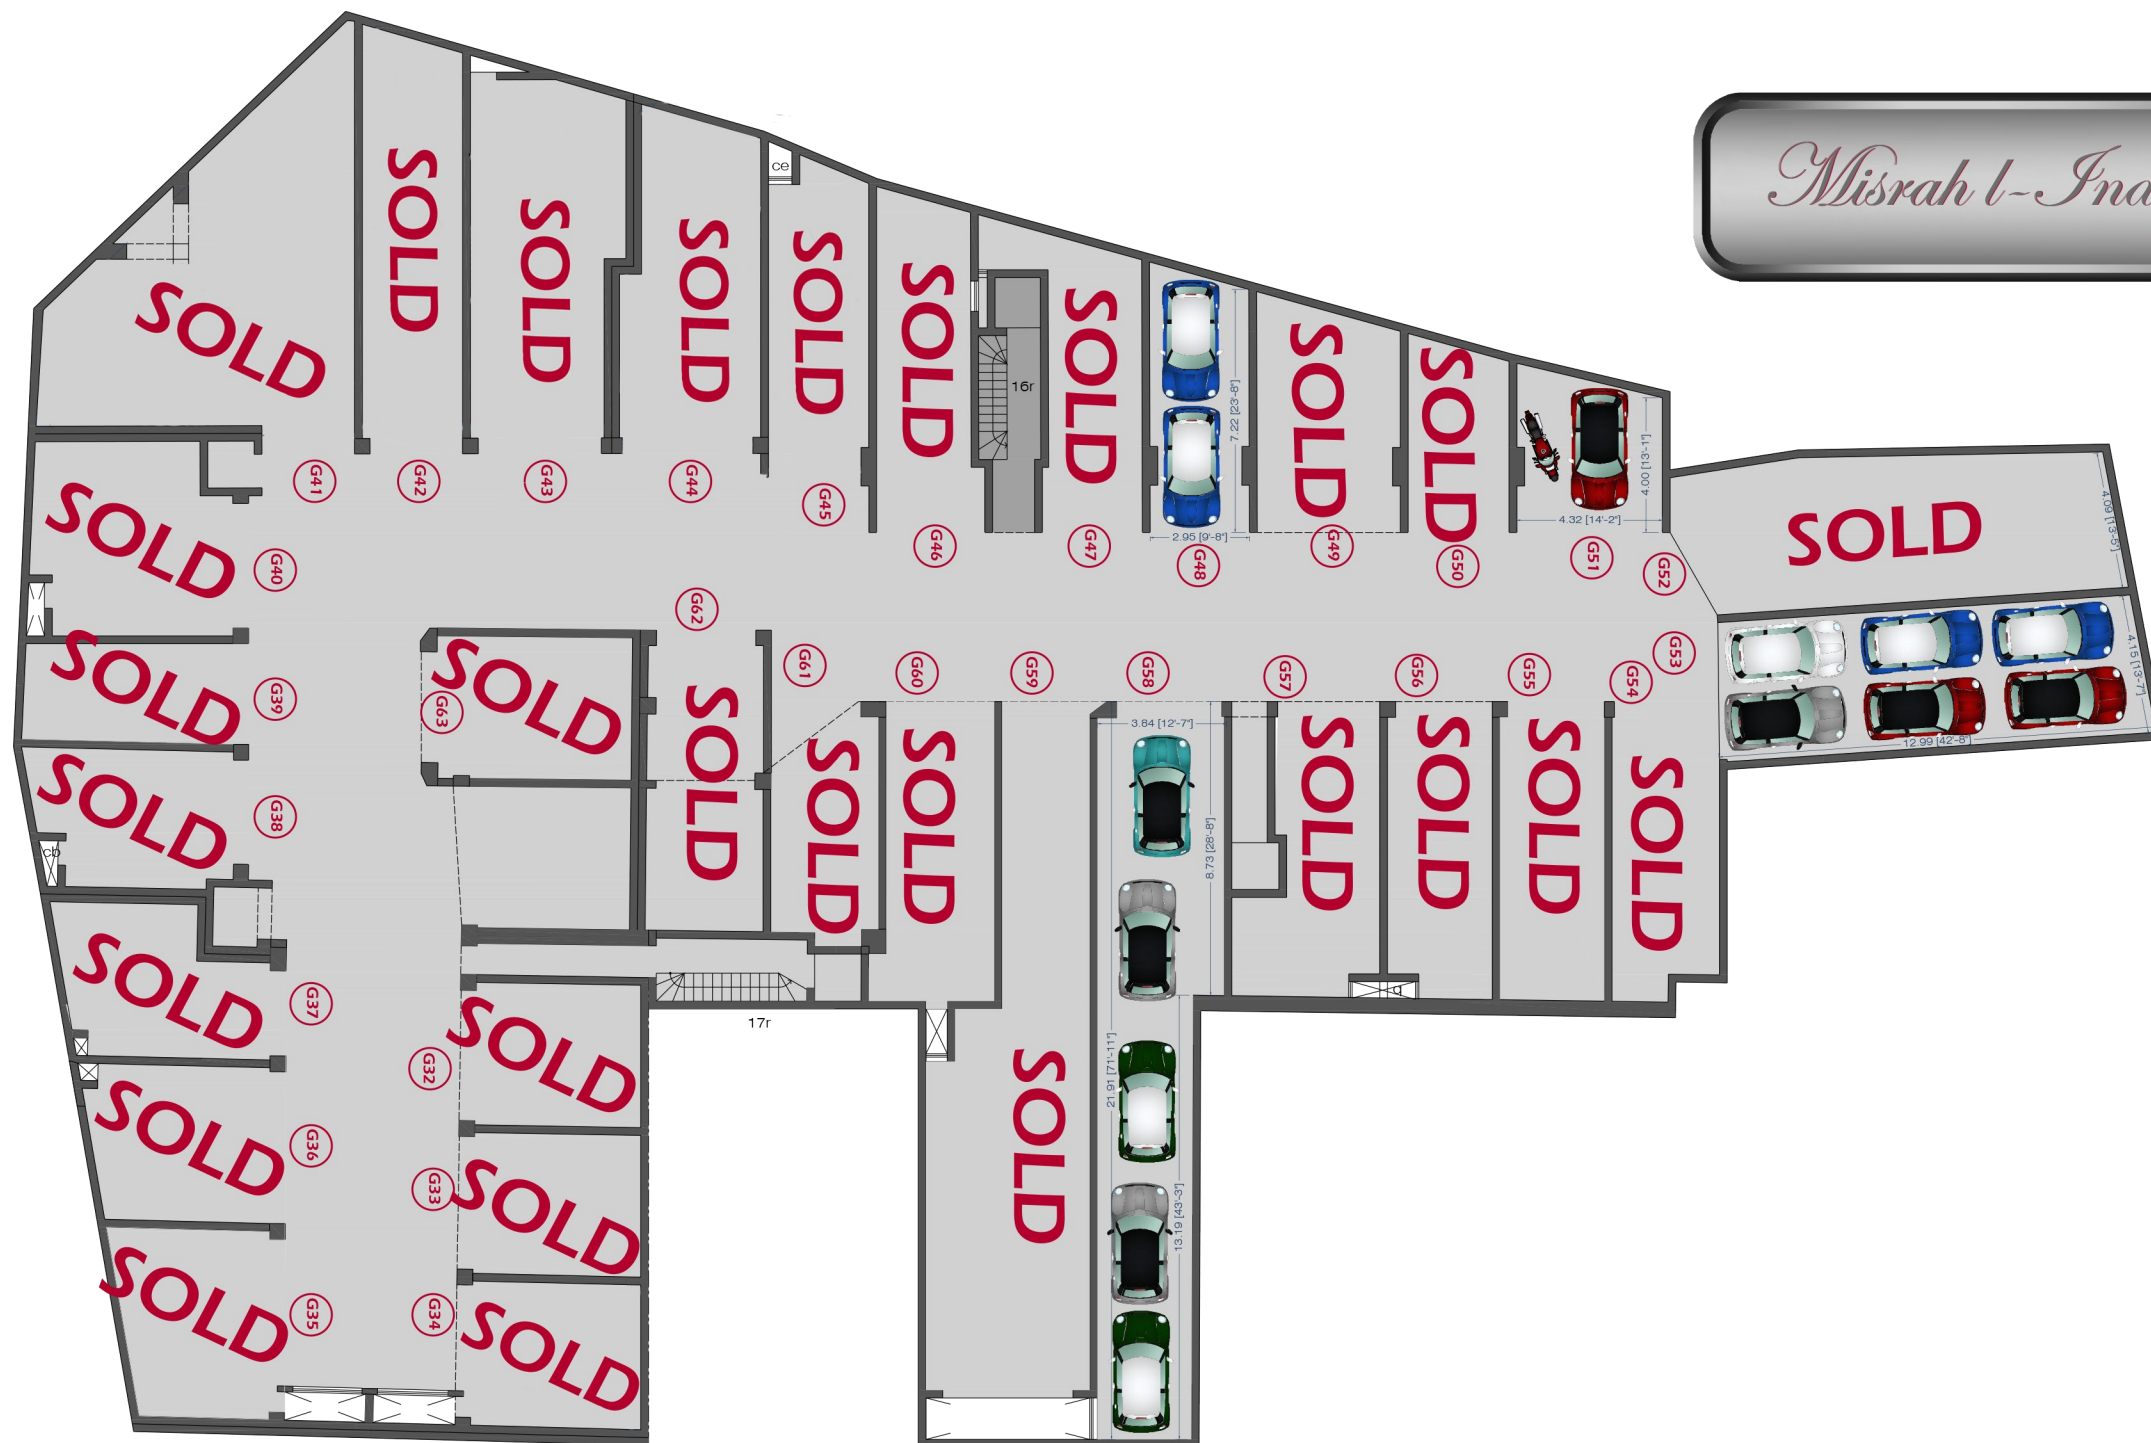

Misrah l-Indipendenza
— Xewkija —

Total Area
1607 M²

Apartment
45 / GARAGE
LOWER BASEMENT